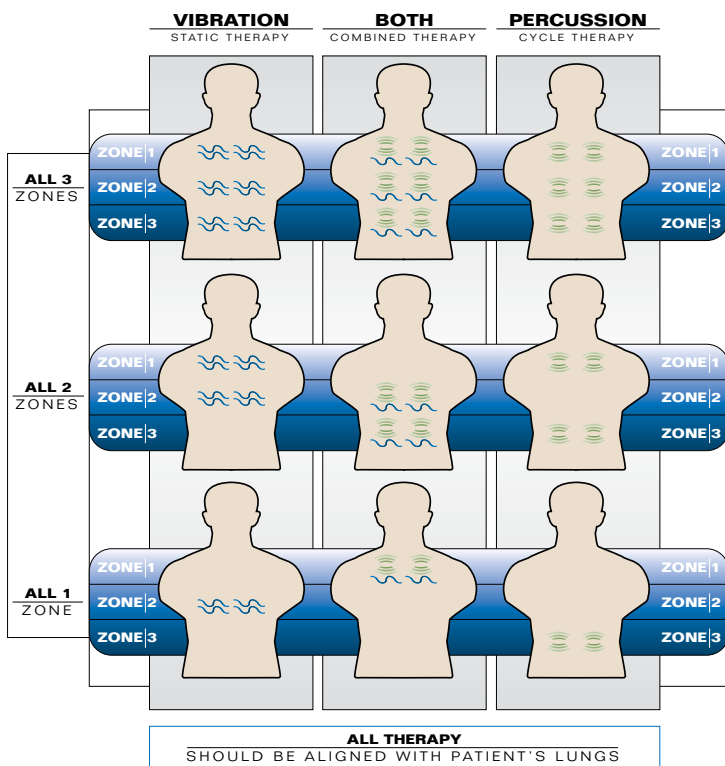

BIGTURN™

Bariatric Rotation Therapy –
Provides full body lateral rotation with low air loss therapy.

PRECAUTION

Preserving

the safety

& dignity

PREVENTION

of patients

CONVENIENCE

Sizes to fit your needs: 39" or 48" widths. Accommodates weight capacities up to 1,000 lbs., scale available on the Bari-Rehab Platform™. (Non-bariatric sizes available.)

SIZEWISE

800.814.9389 | sizewise.net

SW BIG TURN II™

The Big Turn and the Big Turn II therapeutic mattress replacement systems are the only products on the market that provide full-body lateral rotation of 40 degrees or more for the bariatric patient weighting up to 1,000 pounds. The Big Turn and Big Turn II also provide the standard pressure redistribution therapy of low air loss to prevent and assist in the treatment of skin issues such as pressure ulcers. The newly enhanced Big Turn II provides the added pressure redistribution component of pulsation and an optional respiratory therapy module that allows mechanical percussion and vibration for the immobile patient weight up to 1,000 pounds.

PATIENT TURNING RIGHT ILLUSTRATION

PERCUSSION/VIBRATION

The purpose of chest physiotherapy (CPT) is to help patients breathe more freely and to facilitate oxygen and carbon dioxide exchange in the lungs. Percussion and vibration therapy is used to help break up thick secretions in the lungs by repeatedly stimulating the chest wall. Our percussion and vibration therapy can be programmed to focus on one, two or all three zones of the back, targeting the movement of fluid in the patient's lungs. The programmable therapy cycle can be set for five, ten, or twenty minutes with options for percussion, vibration, or both. This therapy is available on the Big Turn II or SW Rotate in 35", 39", or 48" widths.